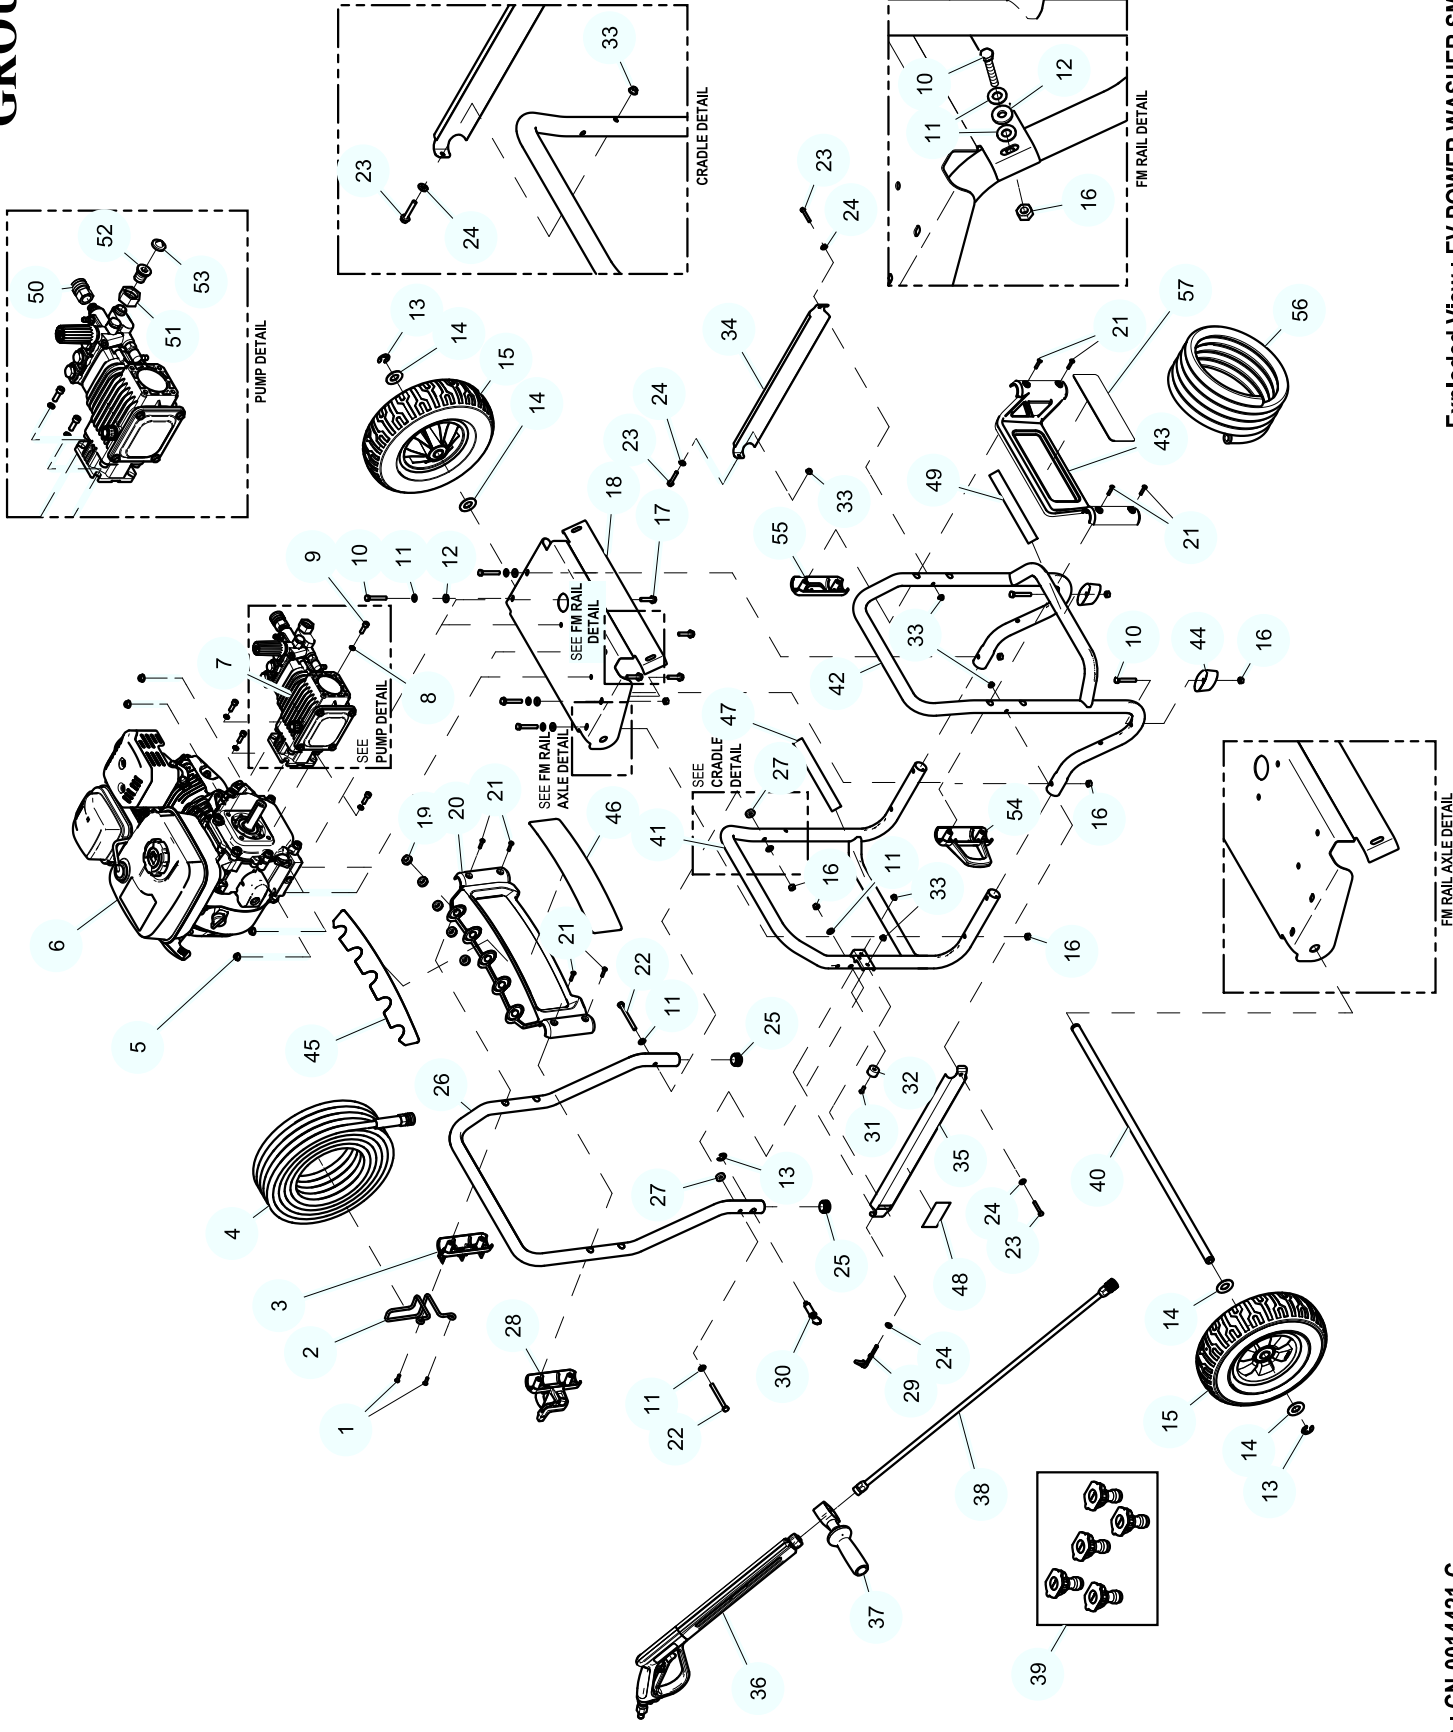

GROUP EV

EXPLODED VIEW: EV POWER WASHER SM 3100

DRAWING #: 0K5189

GROUP EV

ITEM	PART#	QTY.	DESCRIPTION
1	0J1545	2	SCREW BHSP M6-2.5 X 19MM
2	0J0211	1	HOOK GP HOSE
3	0H9637A	1	BILLBOARD CAP W/HOSE HOOK ORG
4	0K5326A	1	HOSE 5/16" X 35' W/QC DISK GRY
5	067989	4	NUT HEX FL WHIZ M8-1.25
6	0K5327	1	ENGINE 212CC G19 EPA 3
	0K5508	1	ENGINE 212CC G19 EPA 3 CARB
7	0J0172	1	PUMP, TRIPLEX
8	092479	4	WASHER LOCK M8 RIBBED
9	0J4188	4	SCREW SHC M8-1.25 X 18 C8.8 ZP
10	0J3317	8	SCREW HHC M8-1.25X55 8.8 BL ZP
11	022145	12	WASHER FLAT 5/16-M8 ZINC
12	0D4417	6	WASHER,RUBBER 1/4" X 1/8" THK
13	0J2686	3	RING, SNAP - 5/8" TYPE E
14	022247	4	WASHER FLAT 5/8 ZINC
15	0H9589B	2	WHEEL 10"DIA X 3"
16	049820	10	NUT HEX LOCK M8-1.25 NY INS
17	089230	4	SCREW HHFC M8-1.25 X 35 G8.8
18	0J8104	1	FRAME RAIL-ENGINE SM GP
19	0J3079	5	GROMMET-NOZZLE
20	0J0673A	1	BILLBOARD-UPPER SM ORG
21	0J1544	8	SCREW BHSP M6-2.5 X 25MM
22	061906	2	SCREW HHC M8-1.25 X 85 C8.8
23	051753	3	SCREW HHC M6-1.0 X 40 C8.8 FTH
24	022473	4	WASHER FLAT 1/4-M6 ZINC
25	0H9731	2	TUBE END CAP - 1-1/4" OD TUBE
26	0J0668	1	TUBE-SM GP HANDLE
27	0J0688	2	WASHER .325 X .875 X .25 NYLON
28	0J0141A	1	BILLBOARD CAP W/GUN HOOK ORG
29	0J2422	1	ASSY-WIRE PULL START CORD
30	0J0050	1	PULL PIN ASSEMBLY
31	0J5086	1	SCREW BHSC M6-1.0 X 20 ZP
32	0J5254	1	BUMPER-HANDLE STOP
33	0E8388	5	NUT HEX FL WHIZ M6-1.0
34	0J5155A	1	BRACKET-SIDE W/O CUTOUT SM
35	0J5155B	1	BRACKET-SIDE W/CUTOUT SM
36	0K6183	1	GUN 4200PSI PROF W/QC
37	0J1052	1	GUN SUPPORT HANDLE
38	0H9640A	1	LANCE ASSY-20" LONG SS
39	0H9617B	1	KIT-NOZZLE
40	0H9603D	1	AXLE, 5/8" DIA
41	0J0665	1	WLDMNT, SM GP TUBE FRAME RR
42	0J0664	1	WLDMNT, SM GP TUBE FRAME FT
43	0J0674A	1	BILLBOARD-LOWER SM (BLANK) ORG
44	0G9055A	2	FOOT
45	0K1436A	1	DECAL-NOZZLE ID SM MATTE
46	0K1438A	1	DECAL-GENERAC SM PRO MATTE
47	0J3376	1	DECAL QUICK START GP
48	0J3452	1	DECAL-ON/OFF
49	0J3375	1	DECAL QUICK START GP
50	0H9568	1	COUPLING-FEMALE QDISK
51	0J1445	1	NUT-GARDEN HOSE INLET
52	0J1443	1	NIPPLE-GARDEN HOSE INLET
53	0J1444	1	SCREEN-GARDEN HOSE INLET
54	0J0140A	1	BILLBOARD CAP W/WAND HOOK ORG
55	0J0139A	1	BILLBOARD CAP W/O HOOK ORG
56	0J5710	1	DETERGENT HOSE AND FILTER
57	0K4636	1	DECAL, GENERAC LOGO